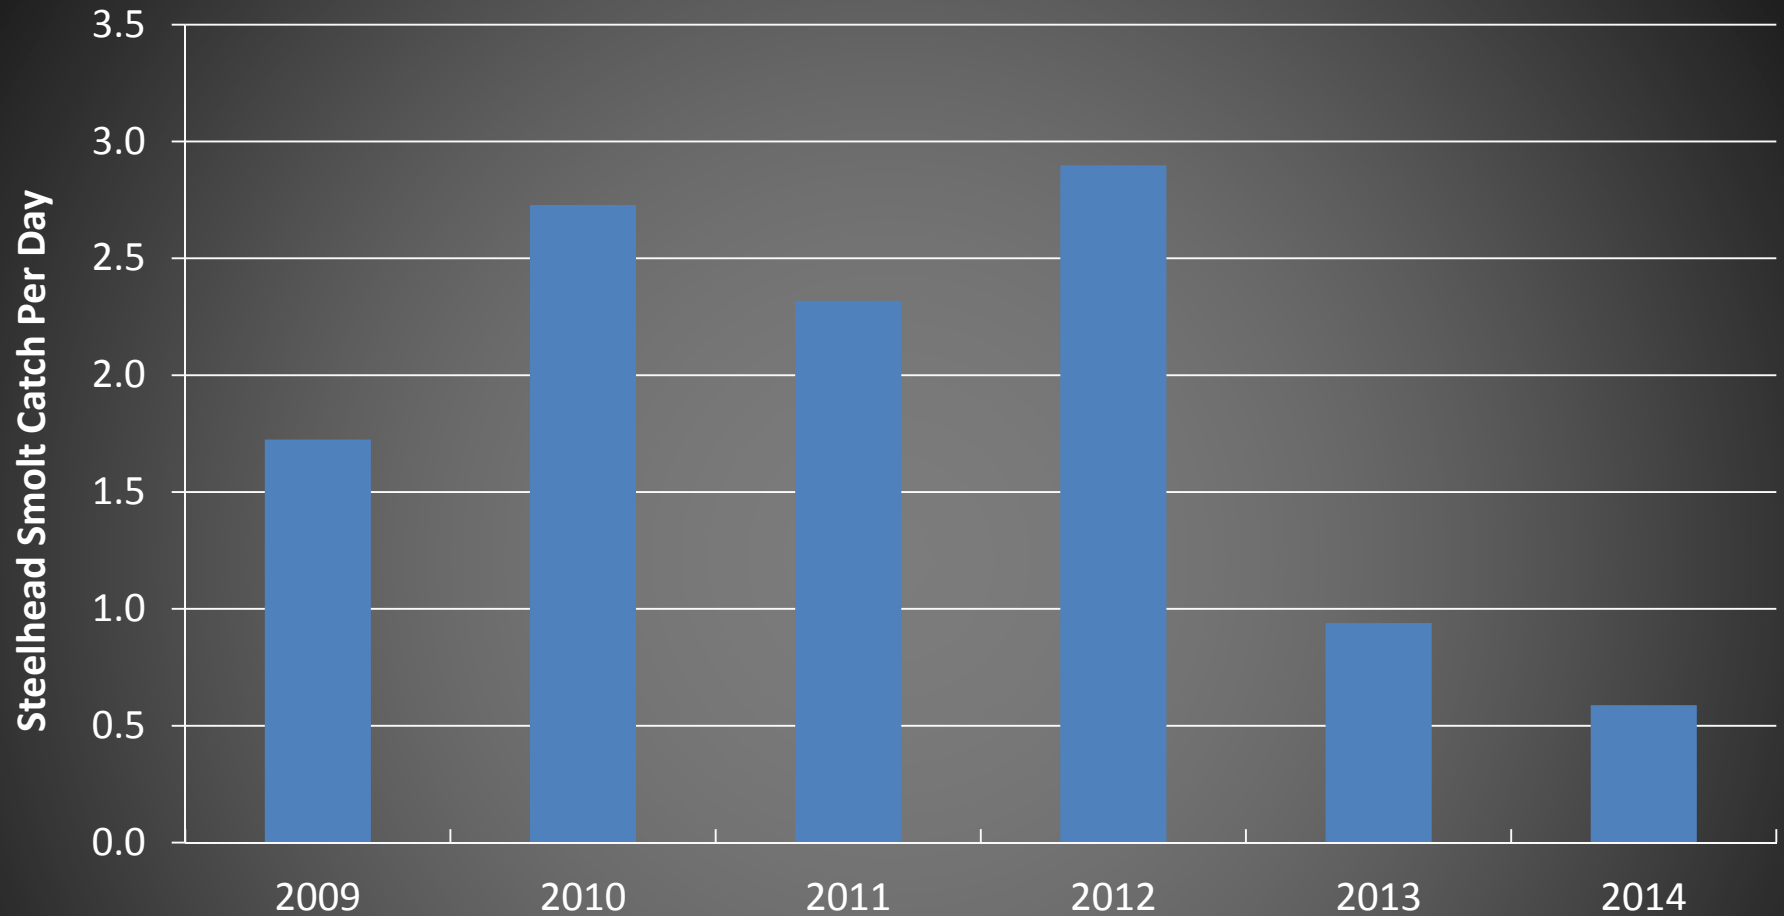

Rotary Screw Trap

**RST captures 67% of total
habitat in Napa River
watershed**

**RST captures 67% of total
habitat in Napa River
watershed**

**DWR funded additional
monitoring in 2014-15**

Sulphur and York Creek

Sulphur Creek

York Creek

Napa River Steelhead Smolt Catch

Napa River PIT Tag Antenna