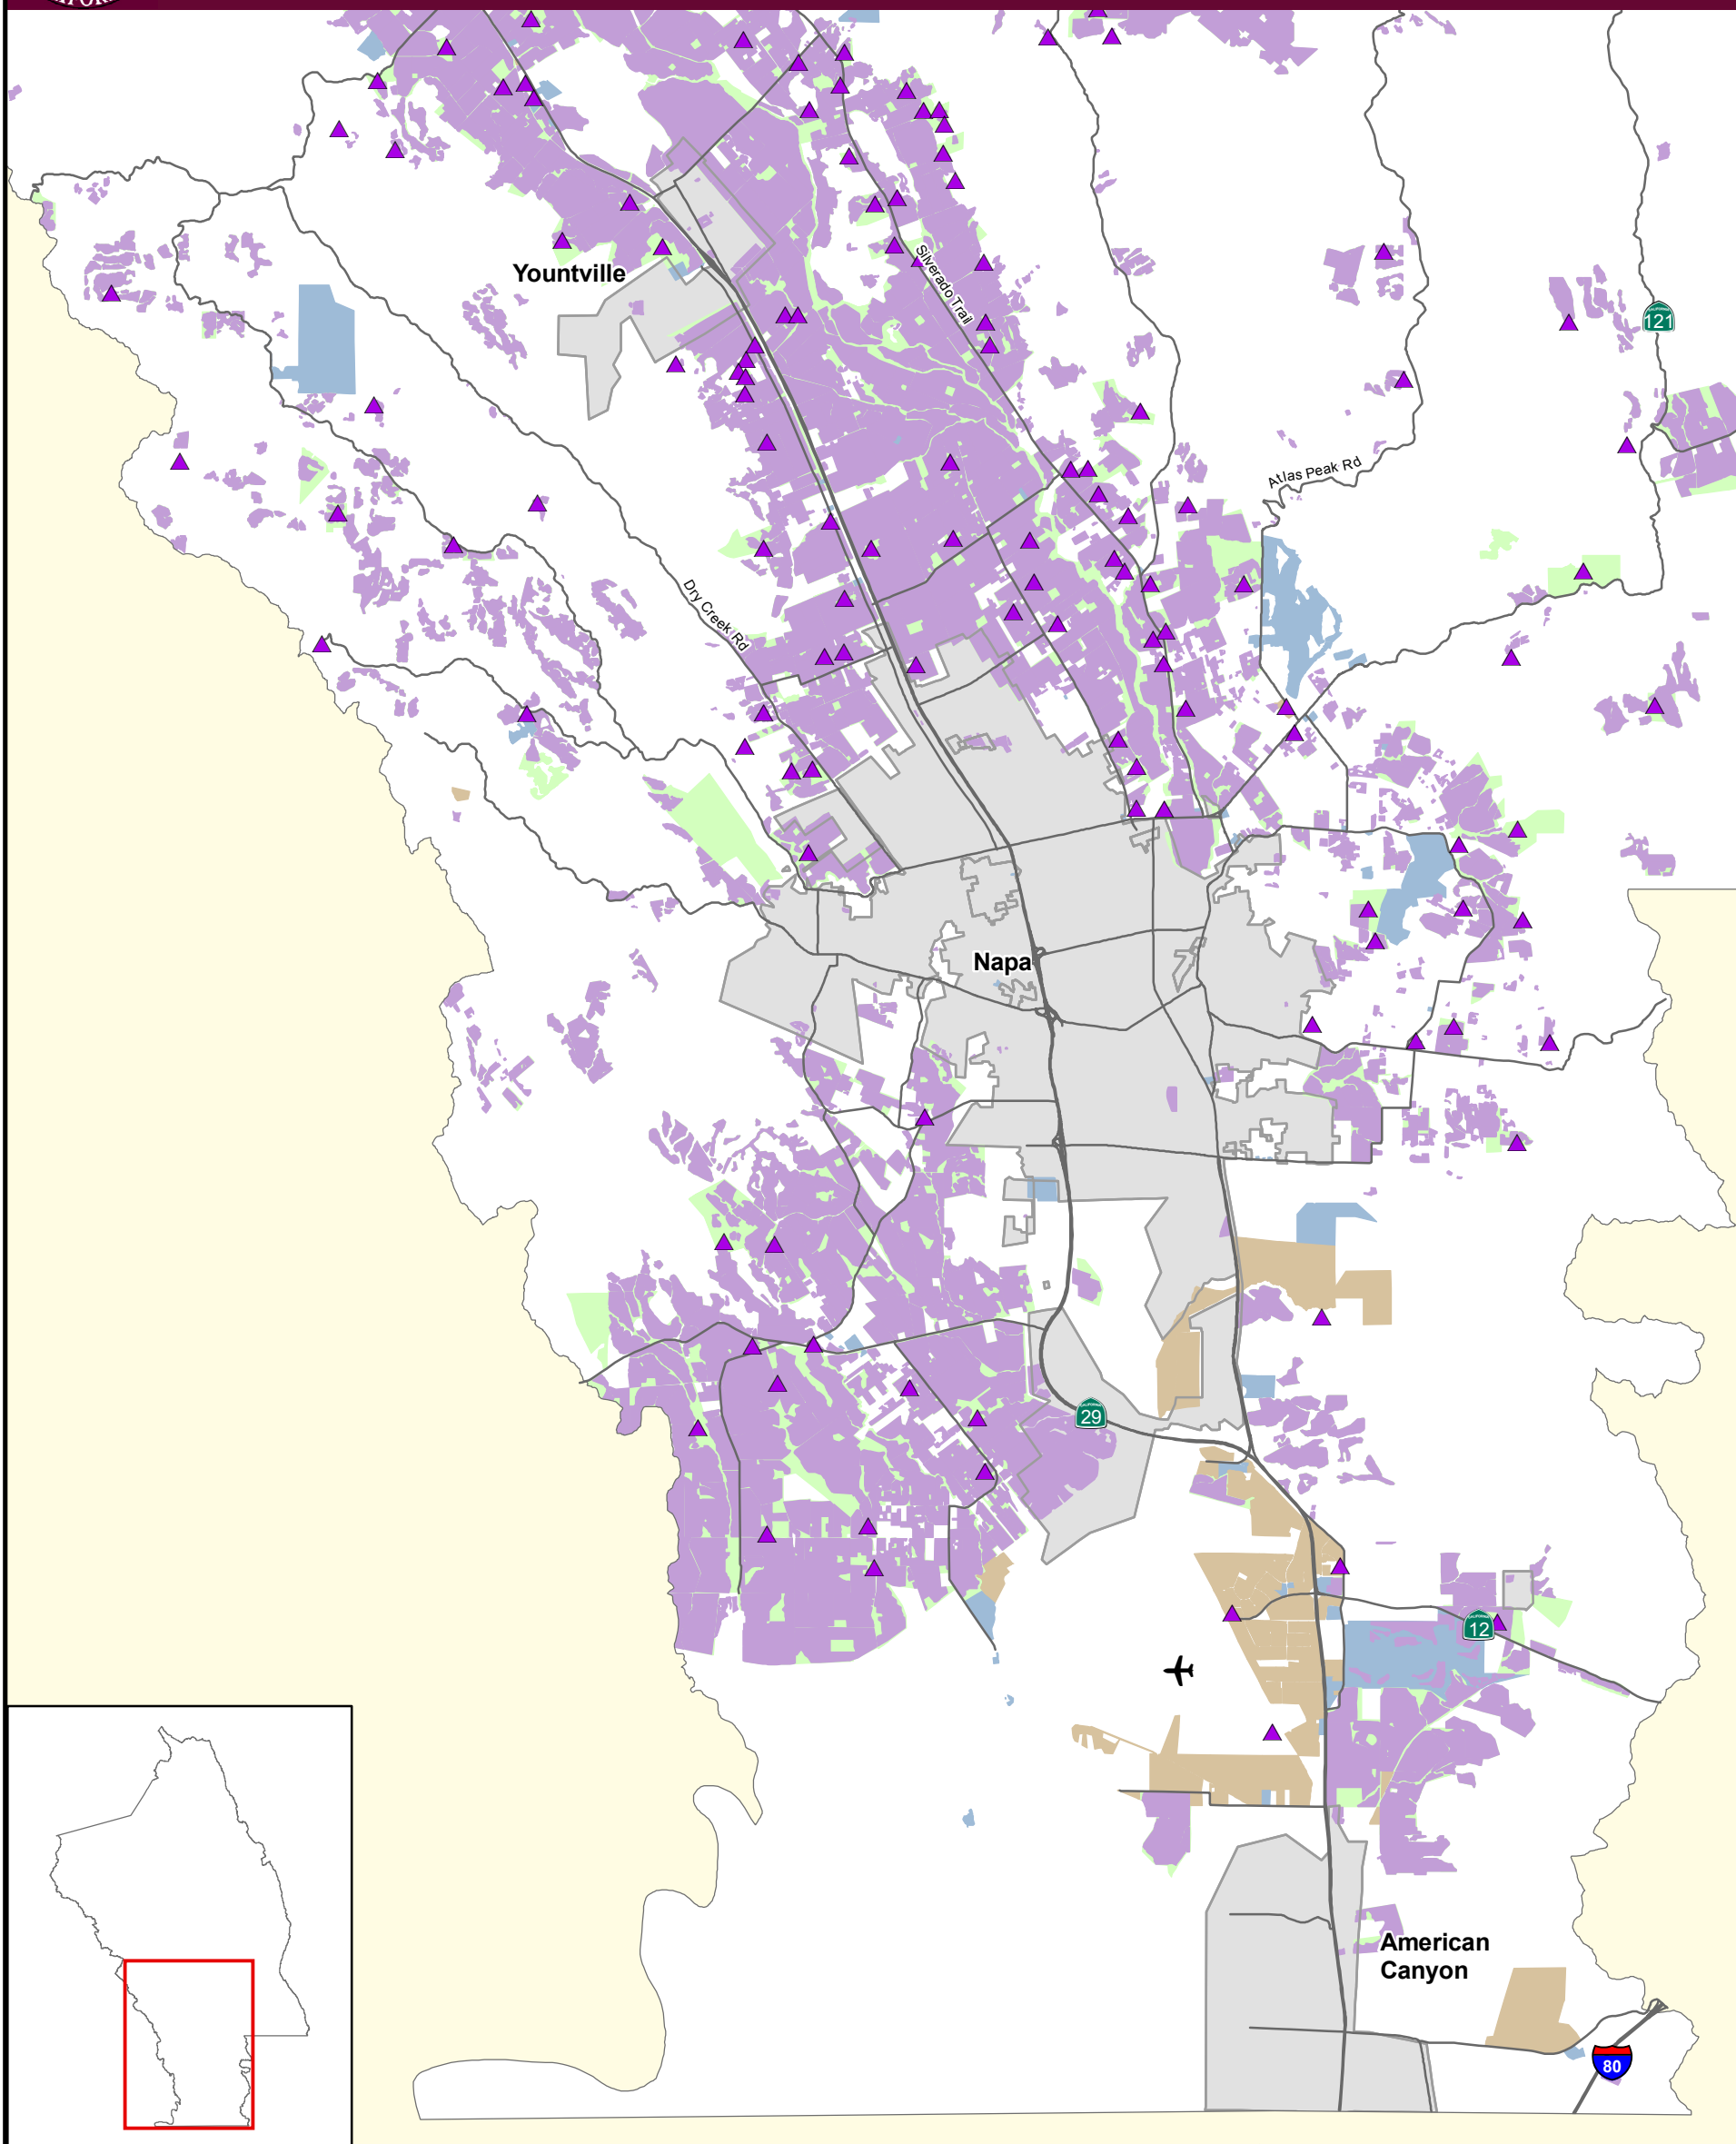

Napa County Baseline Data Report

LEGEND

- ▲ Wineries
- Vineyards
- Other Agriculture
- Commercial Landuse
- Industrial Landuse
- Population Centers
- Major Roads
- ✈ Airports

Typical Noise Sources

Southern Napa County

Horizontal Datum: NAD 83,
CA State Plane Coordinates, Zone II, feet
Source: Napa County, 2004; EDAW, 2004;
Jones & Stokes 2005

Disclaimer: This map was prepared for informational purposes only. No liability is assumed for the accuracy of the data delineated herein.