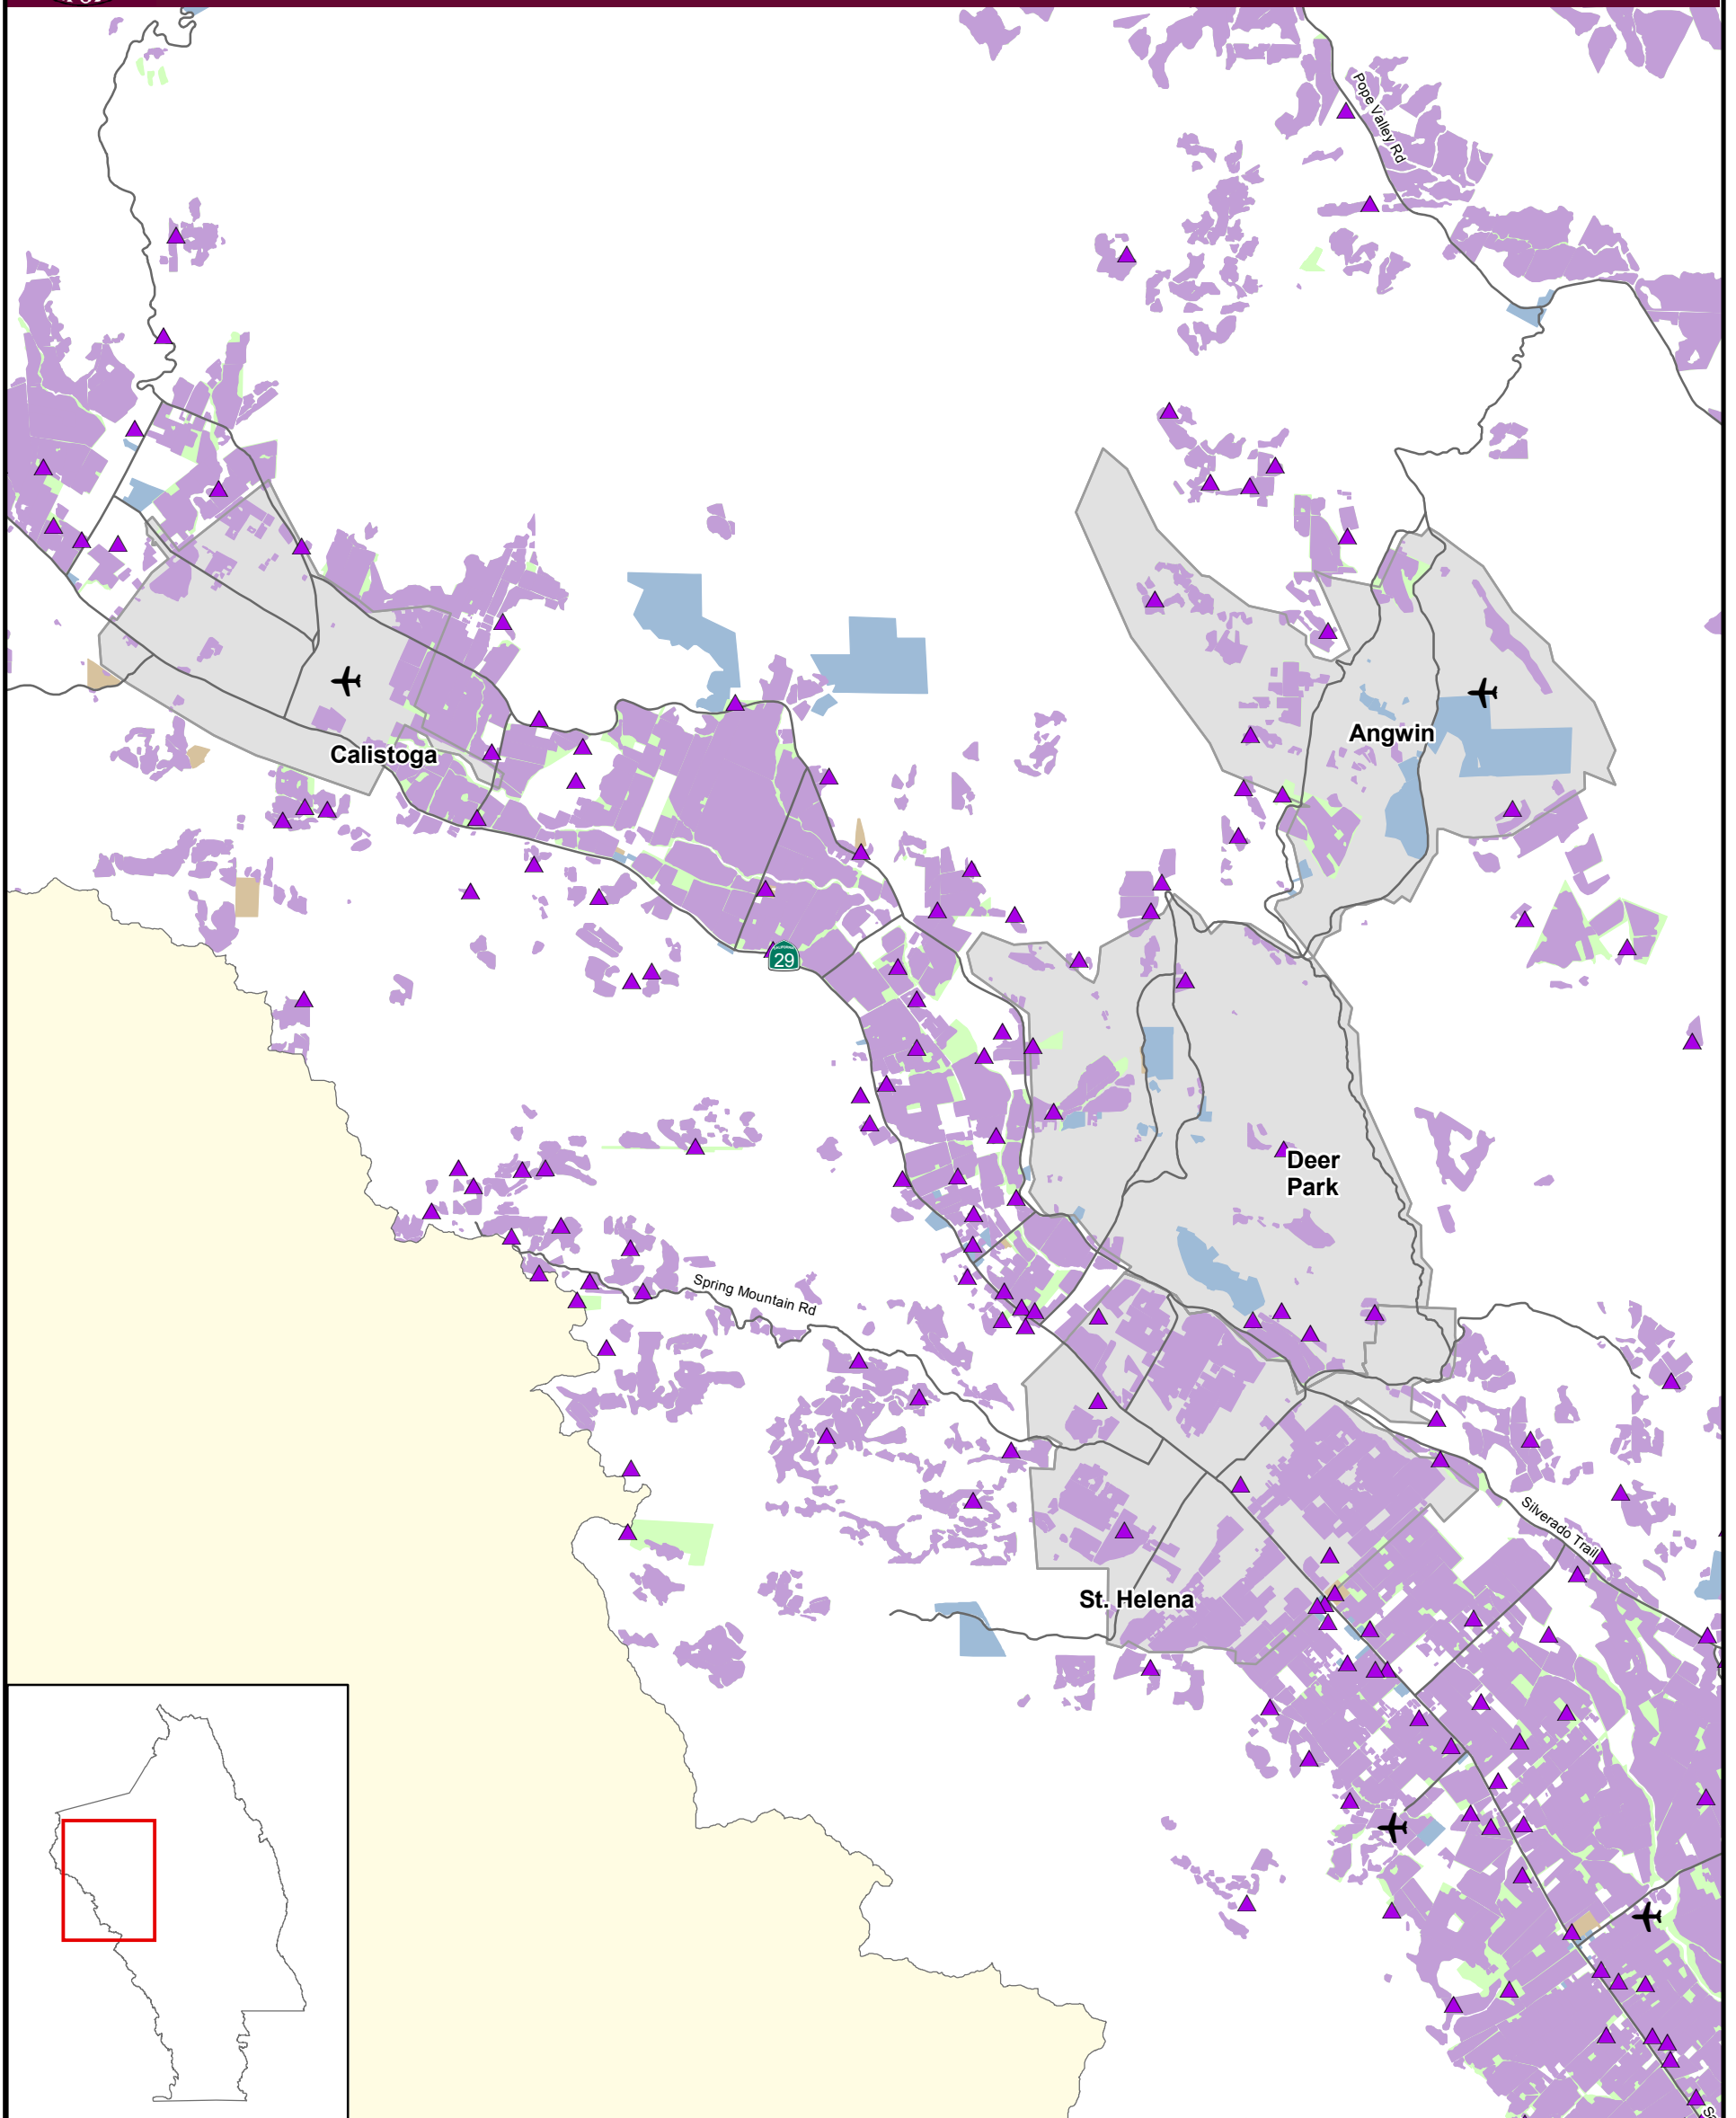

# Napa County Baseline Data Report

## LEGEND

- Wineries
- Commercial Landuse
- Population Centers
- Vineyards
- Industrial Landuse
- Major Roads
- Other Agriculture
- ✈ Airports

## Typical Noise Sources

### Northwestern Napa County

Horizontal Datum: NAD 83,  
CA State Plane Coordinates, Zone II, feet  
Source: Napa County, 2004; EDAW, 2004;  
Jones & Stokes 2005

Disclaimer: This map was prepared for informational purposes only. No liability is assumed for the accuracy of the data delineated herein.