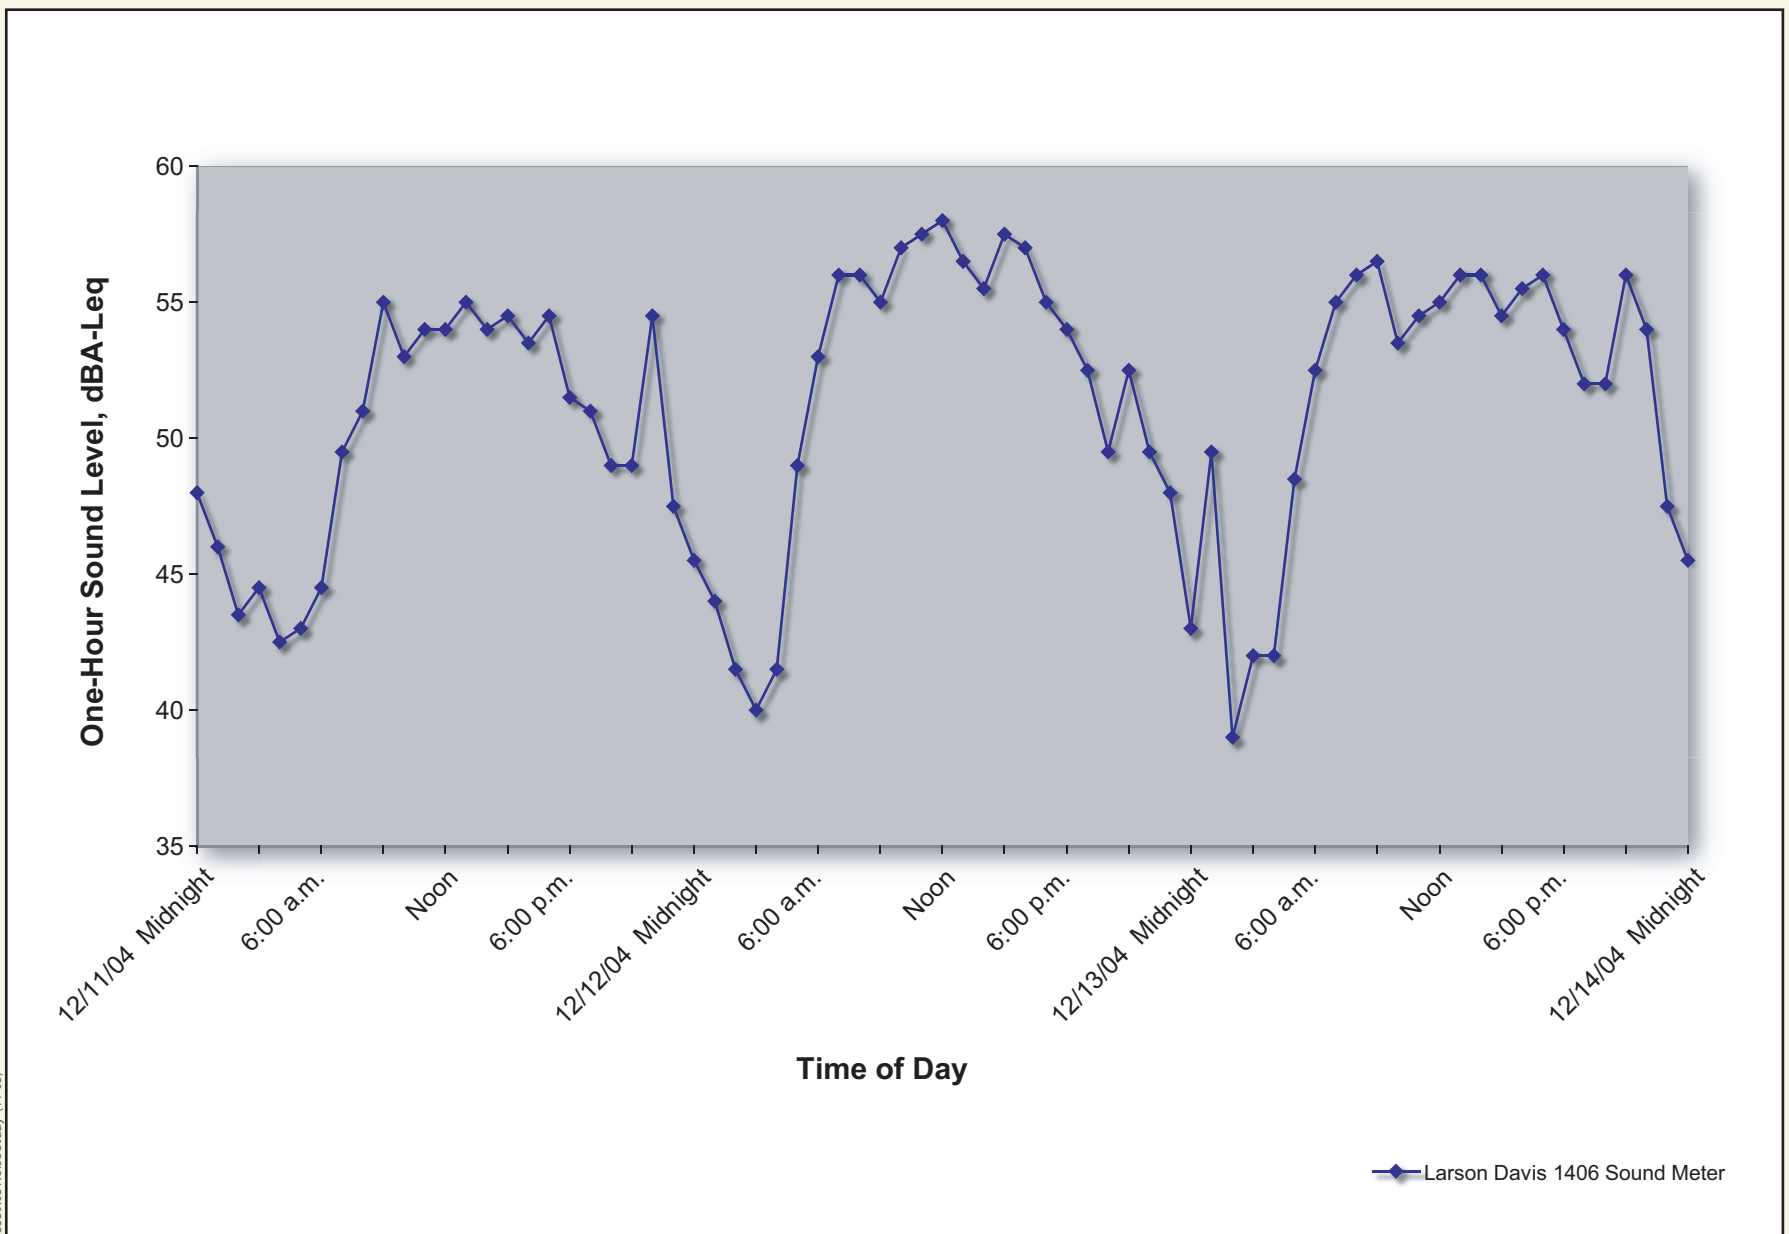

# Napa County Baseline Data Report

Figure 6-1  
Long-Term Noise Monitoring Position 2

Figure 6-2  
Long-Term Noise Monitoring Position 16

03559.03 Noise Study (11-05)

# Napa County Baseline Data Report

Figure 6-3  
Long-Term Noise Monitoring Position 13

Figure 6-4  
Long-Term Noise Monitoring Position 5

03559.03 Noise Study (11-05)