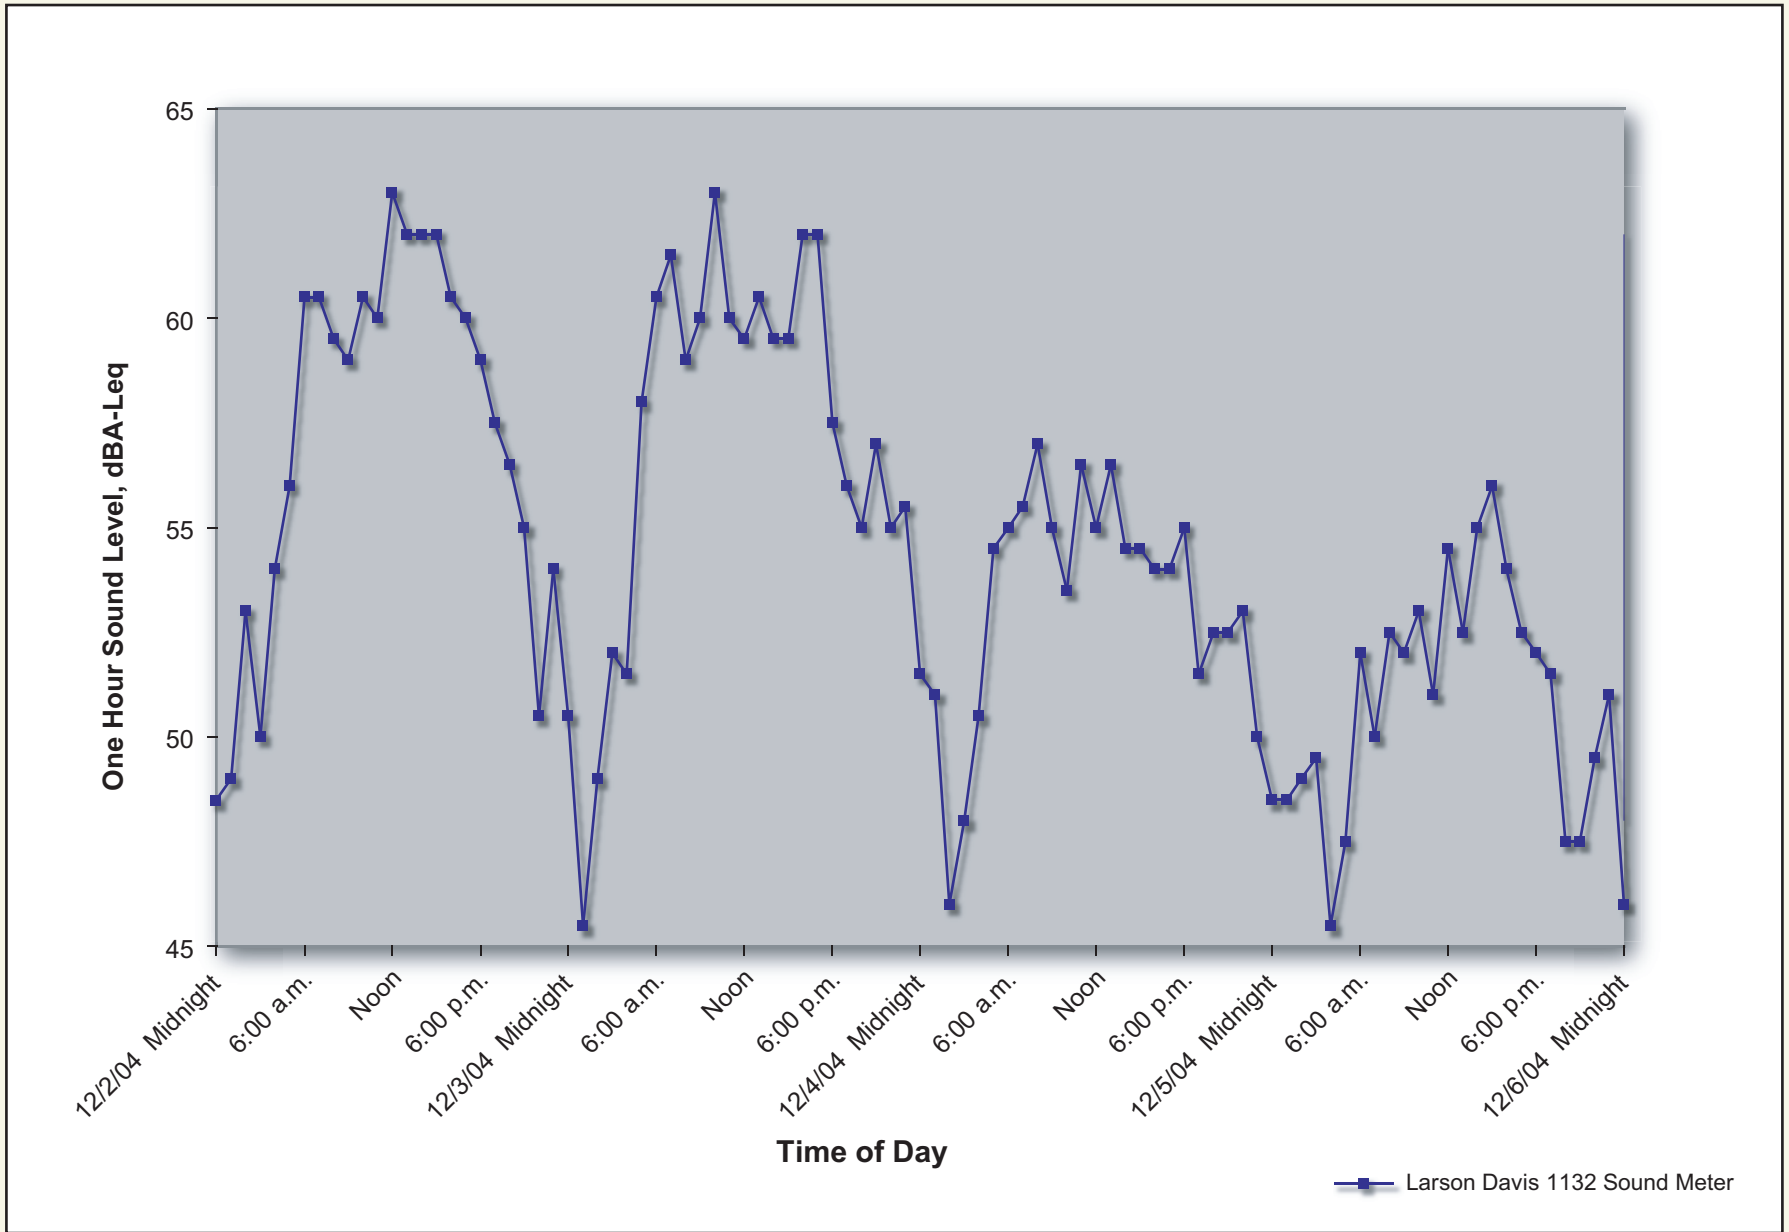

# Napa County Baseline Data Report

Figure 6-1  
Long-Term Noise Monitoring Position 2

Figure 6-2  
Long-Term Noise Monitoring Position 16

03559.03 Noise Study (11-05)

# Napa County Baseline Data Report

Figure 6-3  
Long-Term Noise Monitoring Position 13

Figure 6-4  
Long-Term Noise Monitoring Position 5

03559.03 Noise Study (11-05)