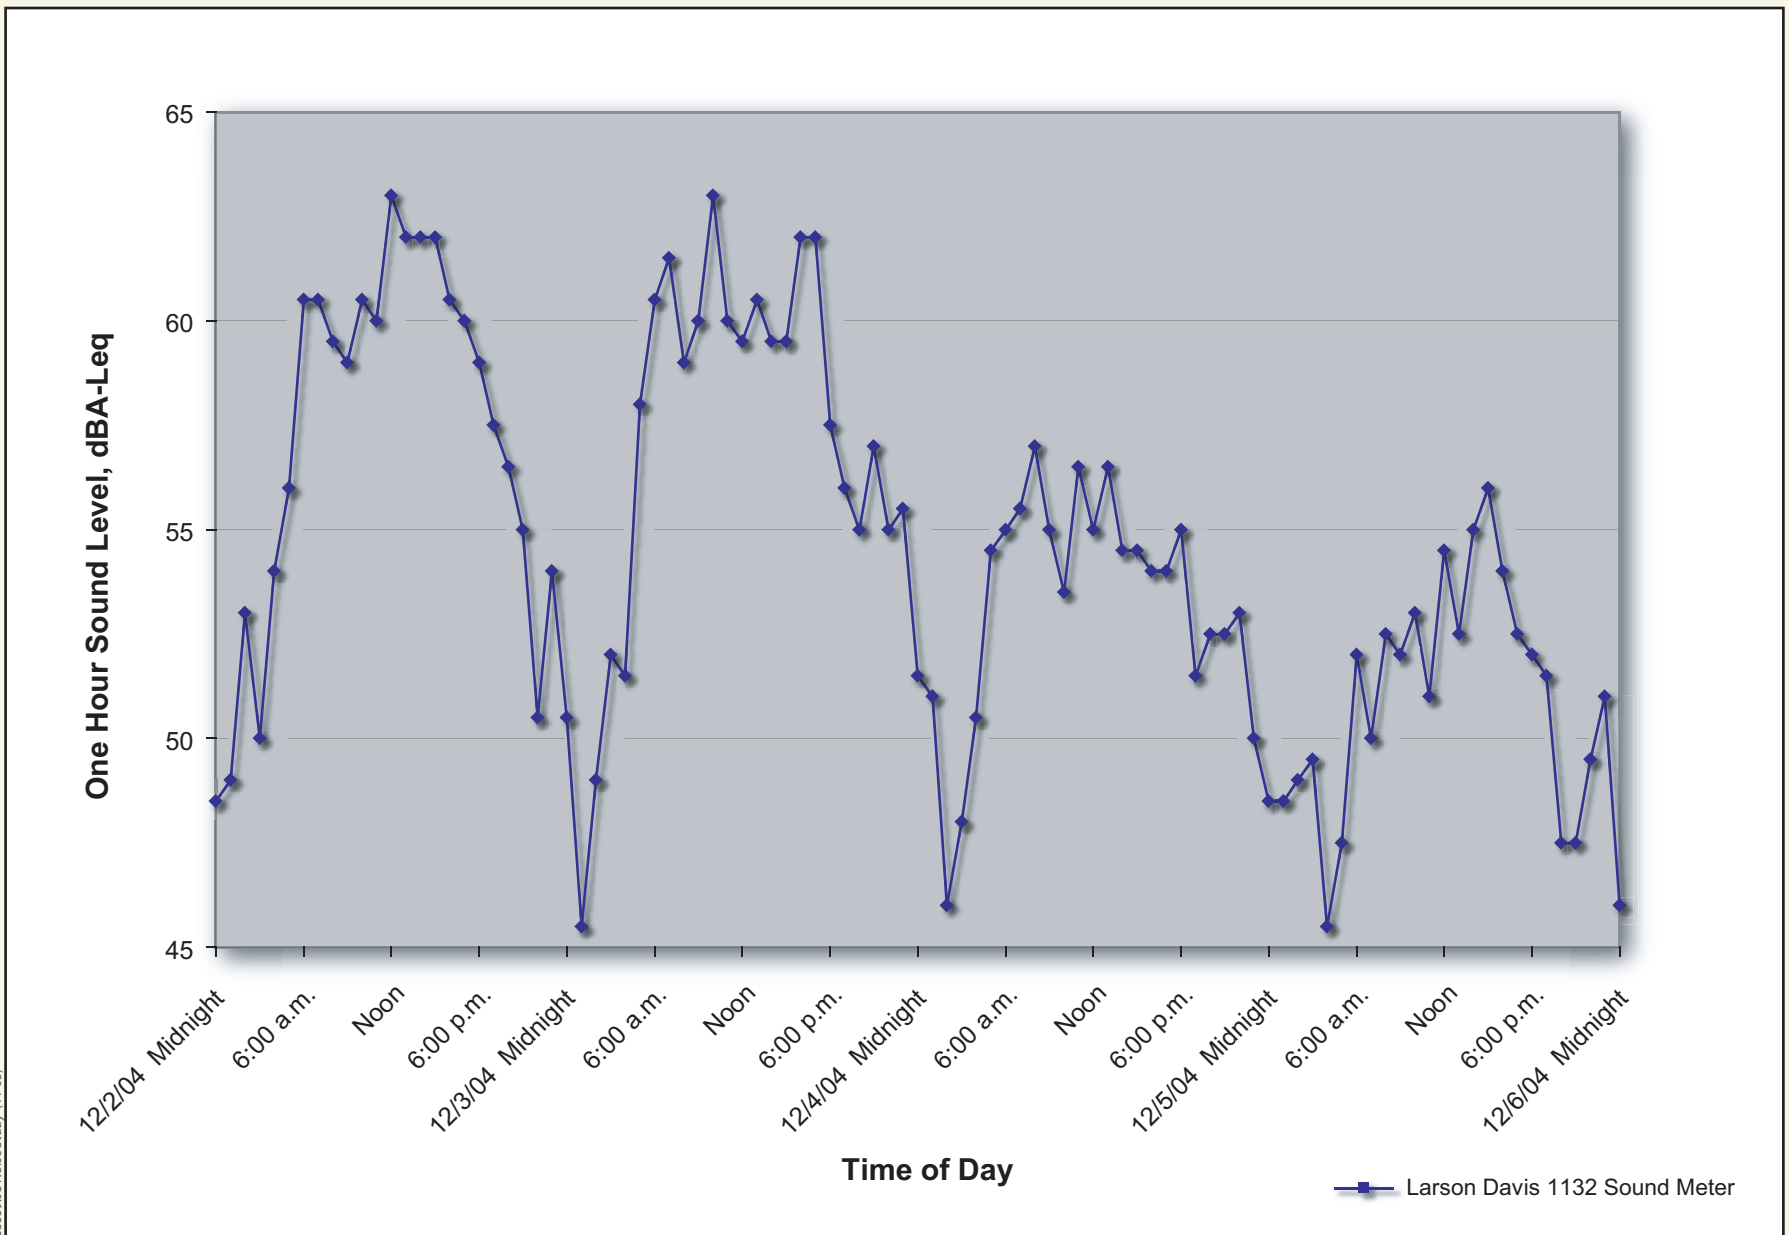

# Napa County Baseline Data Report

Figure 6-5  
Long-Term Noise Monitoring Position 7