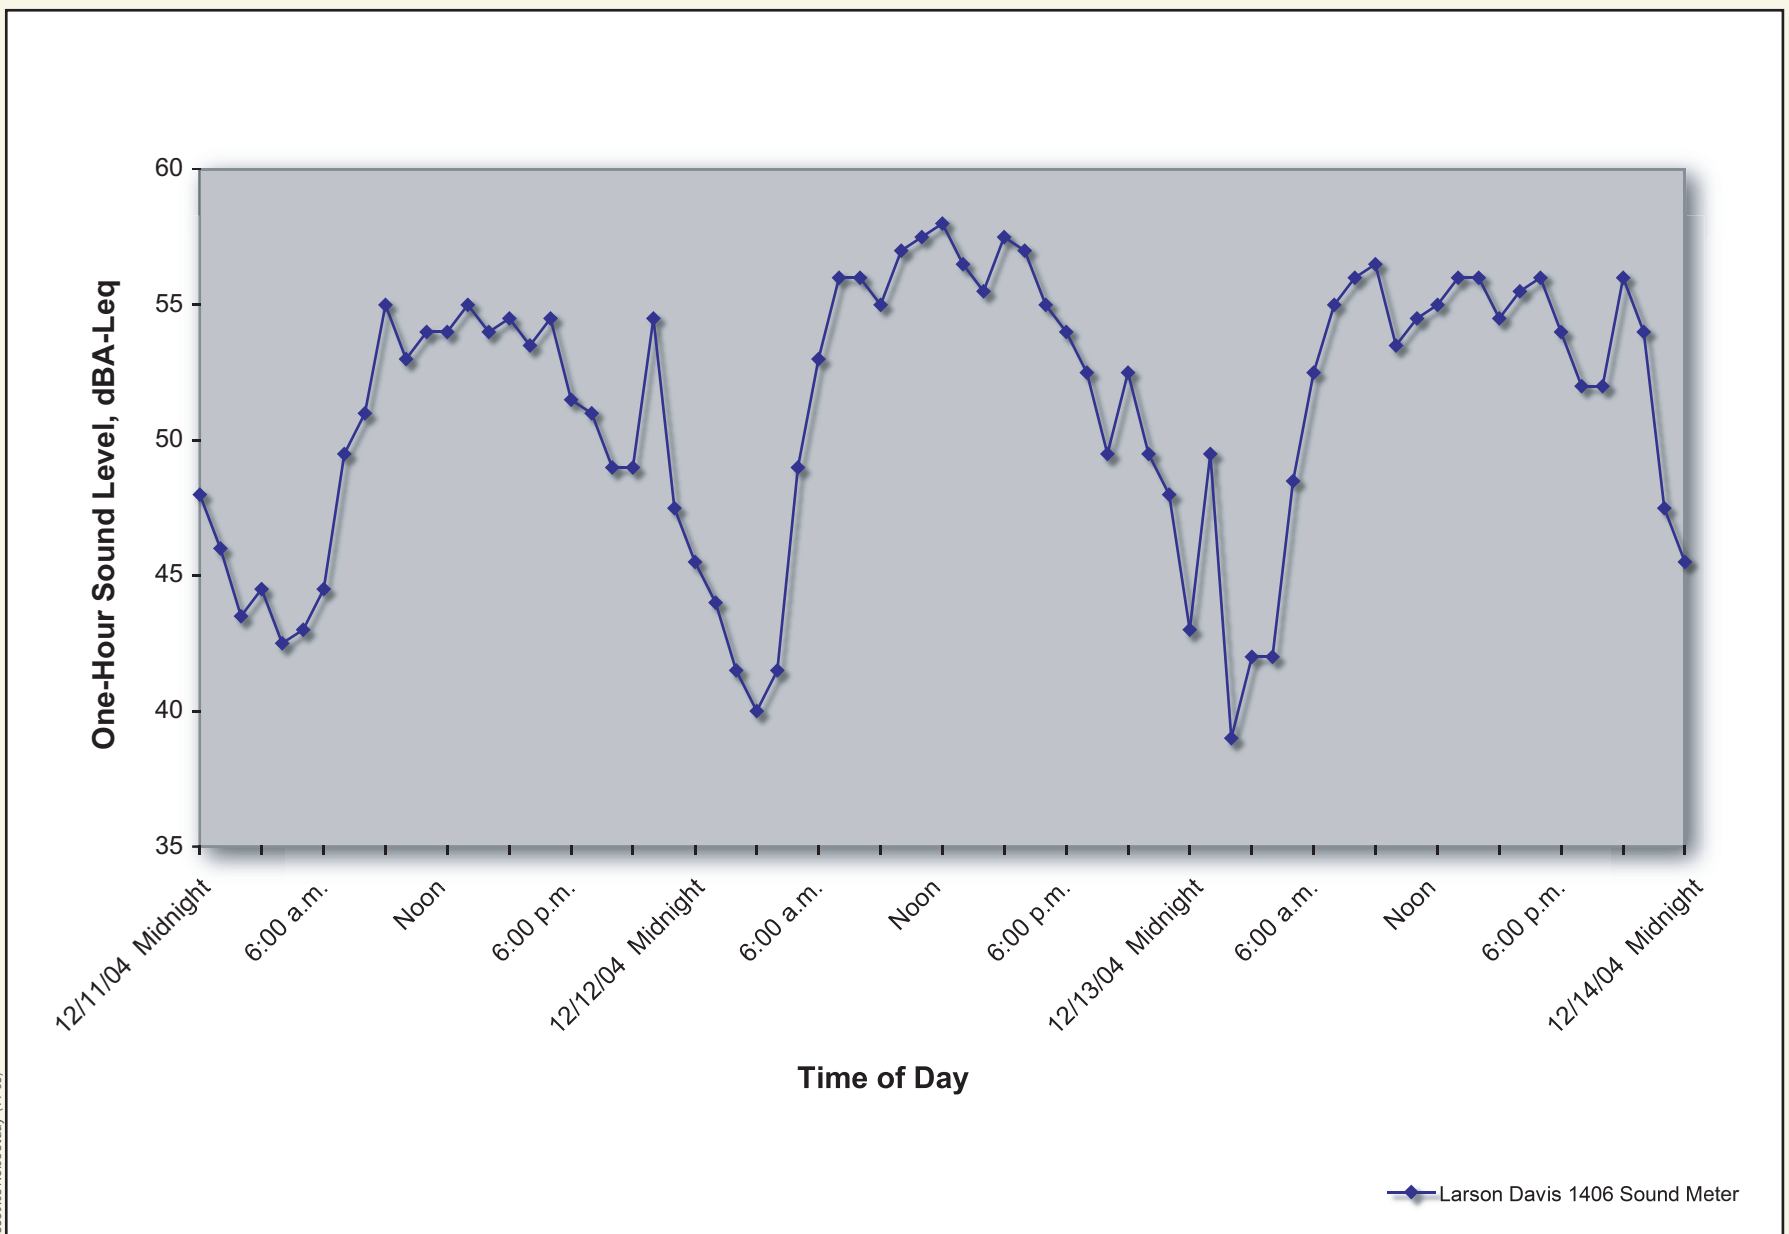

# Napa County Baseline Data Report

Figure 6-3  
Long-Term Noise Monitoring Position 13

Figure 6-4  
Long-Term Noise Monitoring Position 5

03559.03 Noise Study (11-05)