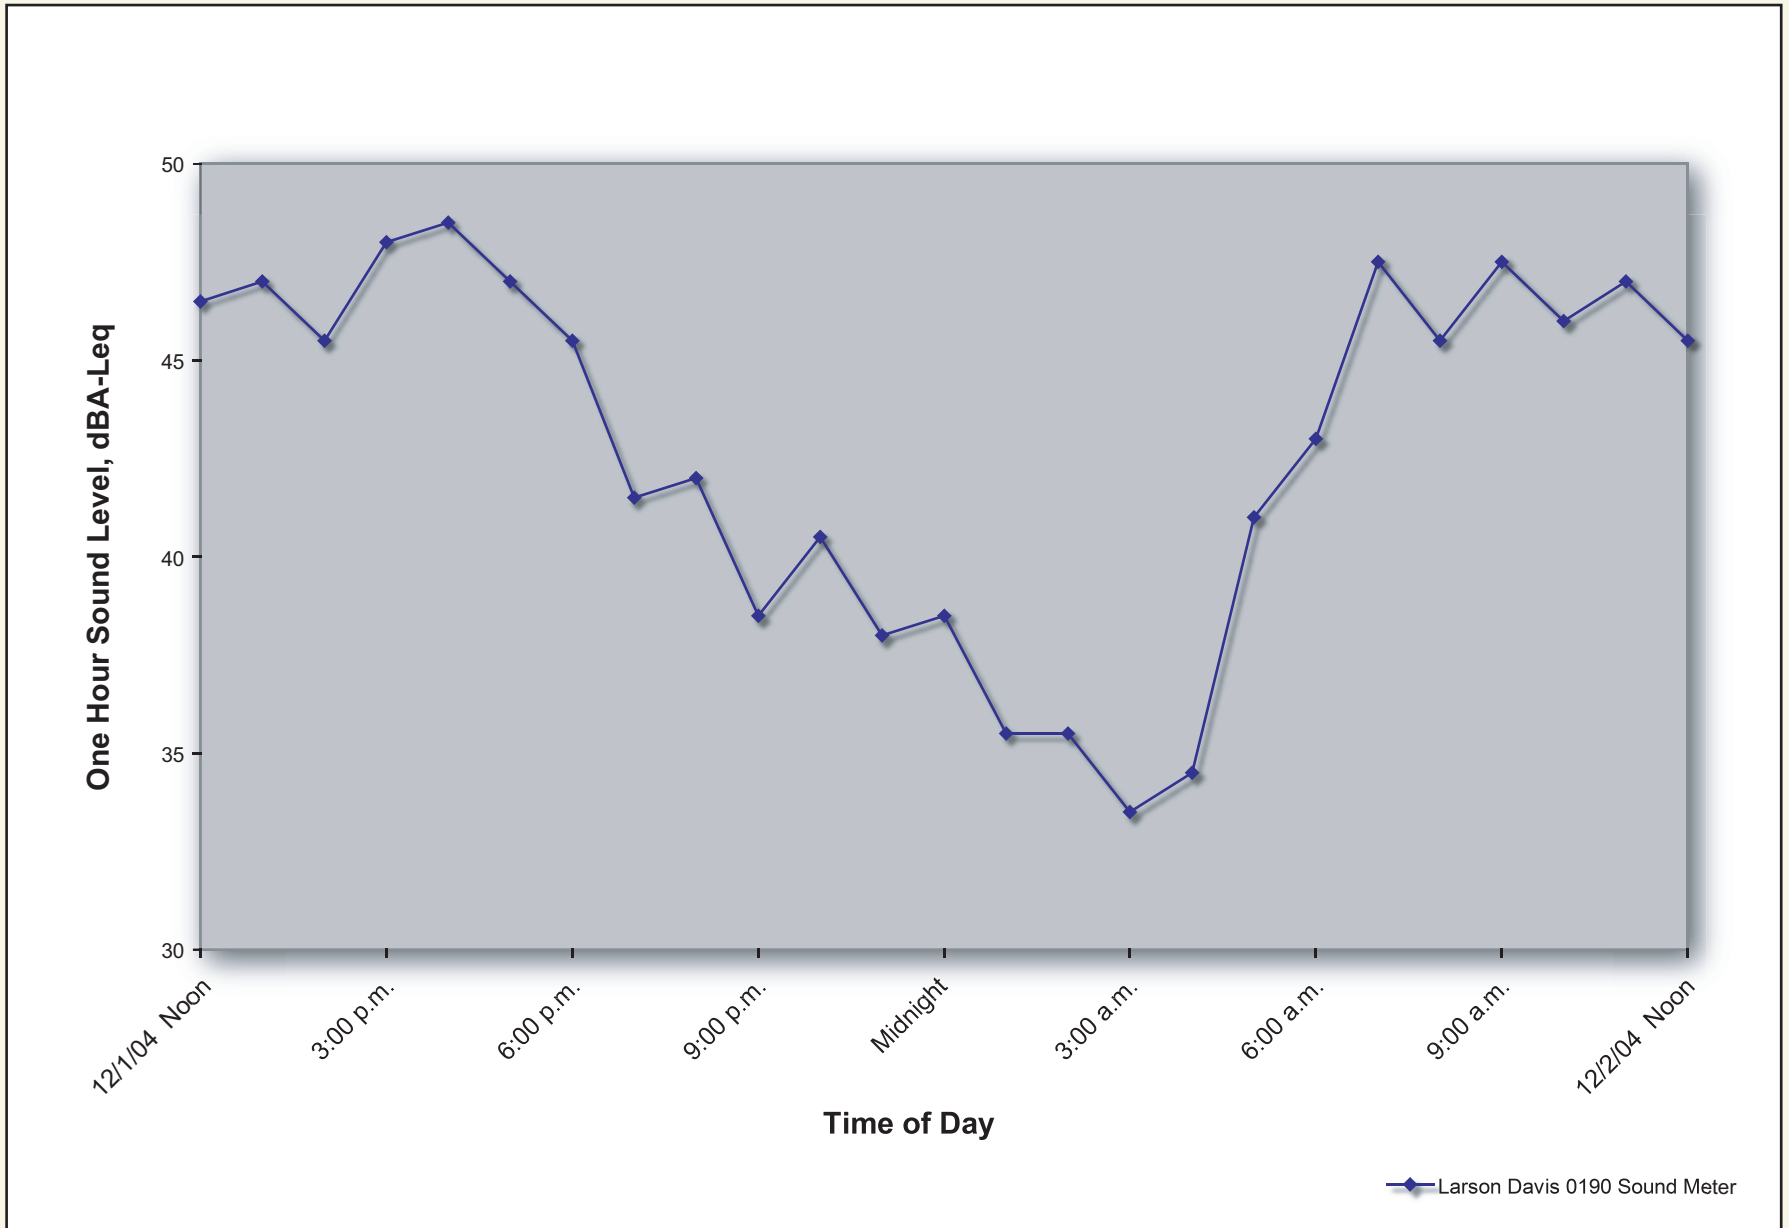

# Napa County Baseline Data Report

Figure 6-3  
Long-Term Noise Monitoring Position 13

Figure 6-4  
Long-Term Noise Monitoring Position 5

03559.03 Noise Study (11-05)